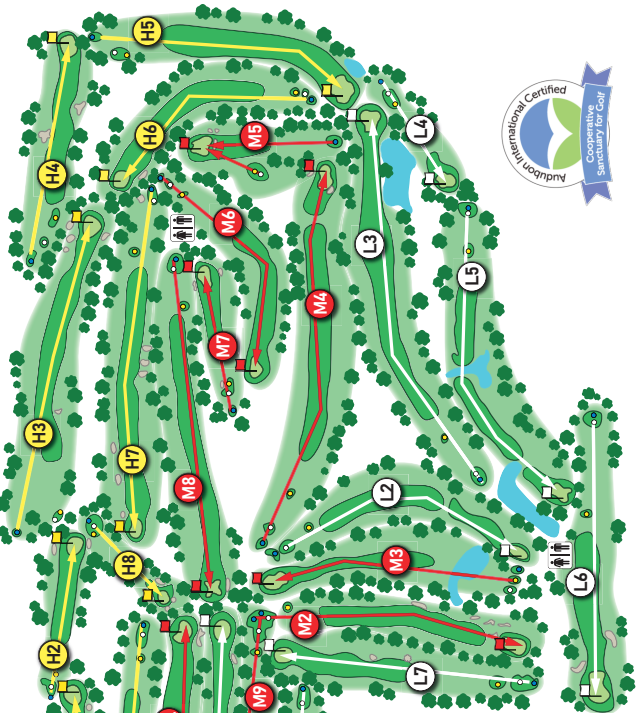

Westview Golf Club

Low Martin
PROOF

Westview Golf Club

ABOUT THE COURSE

Westview consists of three nines: The Homestead, The Middle and The Lakeland. For an 18-hole round, golfers will be booked on a front nine and a back nine. All course combinations are Par 72 /73-74 (Men's / Women's).

GOLF ETIQUETTE

Your round should take no more than 4 hours and 20 minutes; please allow faster players to play through. Remember to repair all divots and ball marks.

RULES

Golf Canada rules apply, except where local rules prevail.

1563 VANDORF SIDEROAD
AURORA ON L4G 7C1

(905) 727-0446
WESTVIEWGOLF.CA

BLOOMINGTON ROAD

-  LAKELAND NINE
-  MIDDLE NINE
-  HOMESTEAD NINE
-  WASHROOM

LESLIE STREET

404 HIGHWAY

VANDORF SIDEROAD

HOMESTEAD										
	1	2	3	4	5	6	7	8	9	TOT
Blue	374	234	484	331	403	350	515	150	429	3270
White	373	226	464	331	381	332	508	142	423	3180
Men's Par	4	3	5	4	4	4	5	3	4	36
Men's Stroke	6	2	7	8	1	3	5	9	4	
+ 0 -										
Ladies Stroke	5	6	1	7	4	3	2	9	8	
Ladies Par	4	3	5	4	4	4	5	3	4	36
Yellow	369	198	458	308	299	319	441	118	379	2889
Red	317	133	425	295	299	282	413	118	299	2581
RATINGS			BLUE	BLUE	WHITE	WHITE	YELLOW	YELLOW	RED	
Men - Home/Lake			72.0	131	71.0	128	67.6	123	64.7	112
Women - Home/Lake			77.9	131	76.8	128	73.0	124	69.2	116